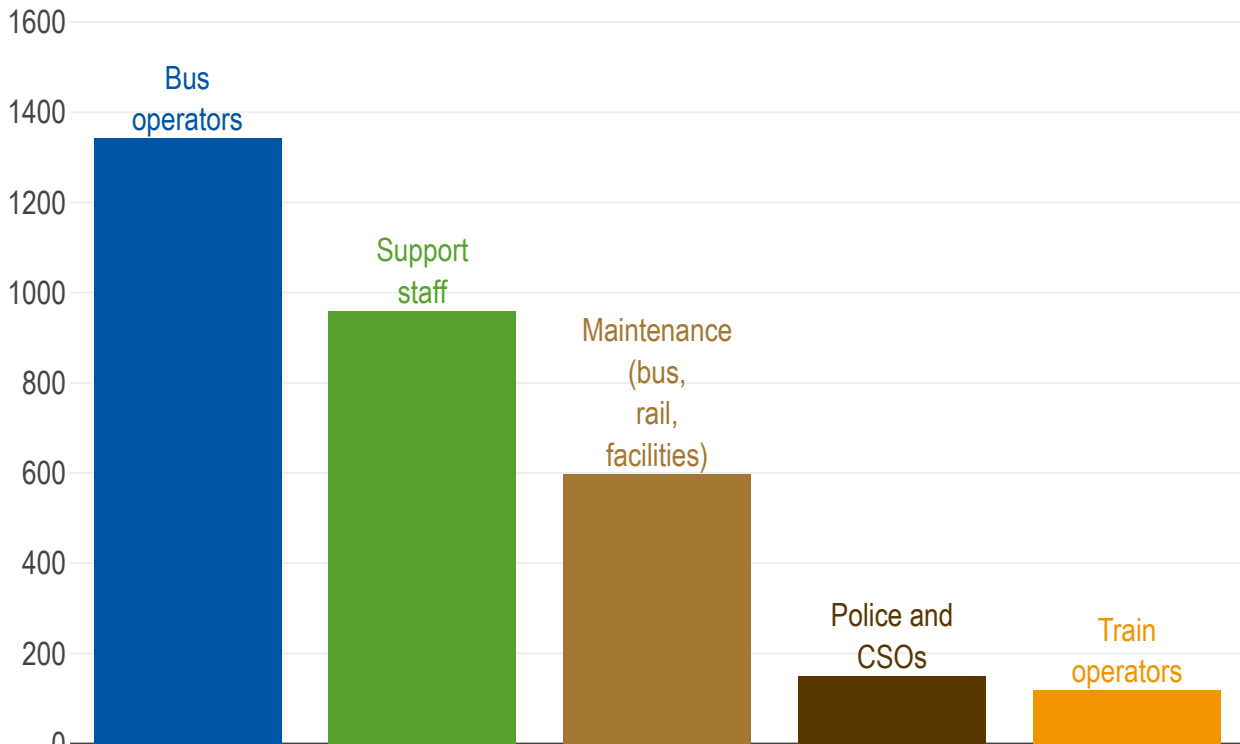

Metro Transit workforce

December 2024

Employee Group